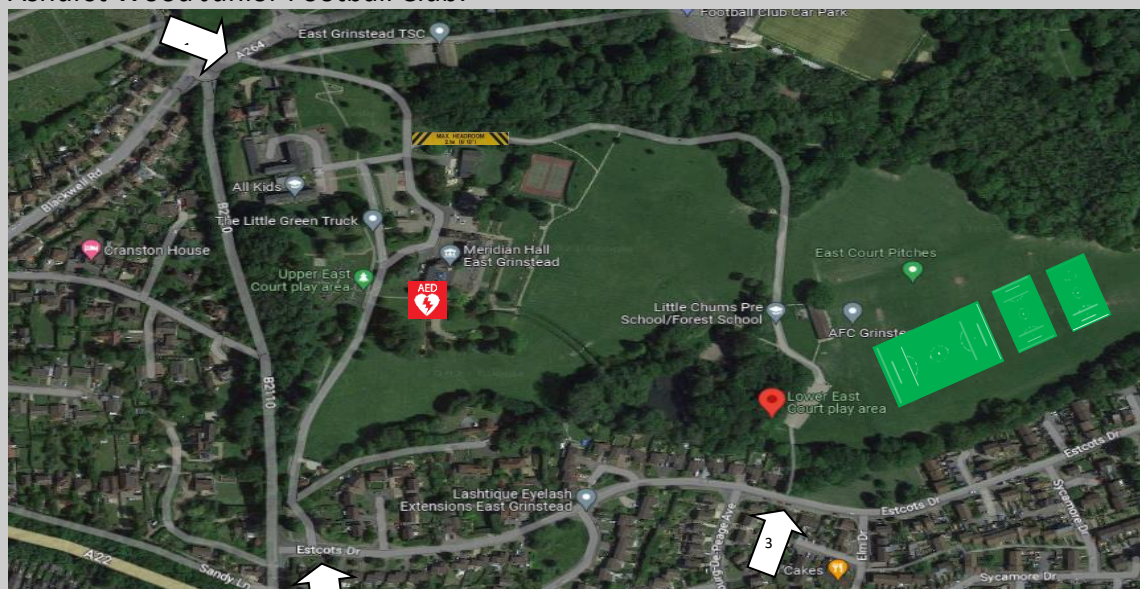

Please ensure your coaches, match officials, spectators and players, ALL play their part and support the FA's Code of Conduct.

PITCH DETAILS / FACILITIES

Pitch Address:

Lower East Court Recreation Ground, College Lane, East Grinstead, RH19 3LY

[Directions](#)

Parking:

Parking is available in the Lower East Court play area car park, and in the Upper East Court car park adjacent to Meridian Hall. Both car parks can be accessed from access points 1 and 2. Parking in Estcots Drive is also possible but will be limited. We request that all participants respect the residents of East Grinstead and park considerably in accordance with the Highway Code. Parking is at your own risk. No responsibility will be upheld by Ashurst Wood Junior Football Club.

Lower East Court Recreation Ground, College Lane, East Grinstead

Post Code:

RH19 3LY

what3words Reference: **dime.faster.flood**

FIRST AIDERS / HELPER INFORMATION

Contact the relevant Ashurst Wood matchday coach for:

Upper East Court car park

College Lane, East Grinstead, RH19 3LY

Distance – 0.1 mile walk or 0.4 mile drive from Lower East Court play area car park

what3words Reference: **obey.quest.chops**

Figure 1 – East Court AED