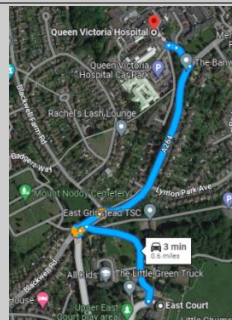

Nearest Walk-in Centre (Minor Injuries):

Queen Victoria Hospital,
Holtye Road, East Grinstead,
West Sussex, RH19 3DZ