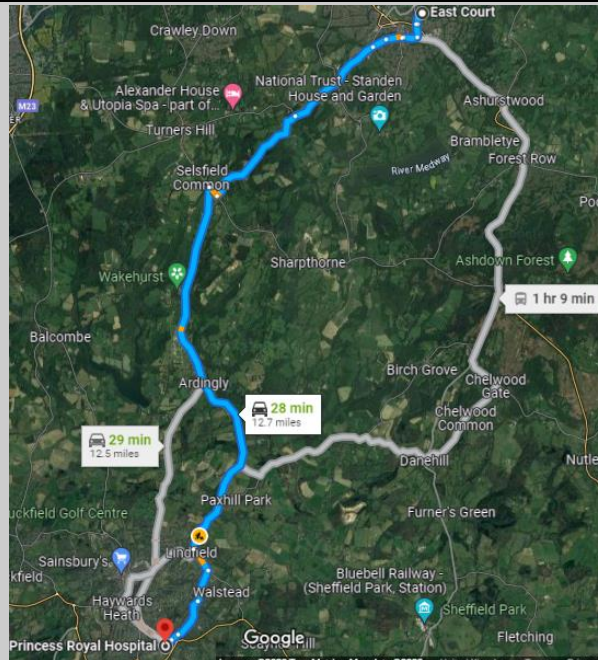

Please ensure your coaches, match officials, spectators and players, ALL play their part and support the FA's Code of Conduct.

PITCH DETAILS / FACILITIES

Pitch Address:

Lower East Court Recreation Ground, College Lane, East Grinstead, RH19 3LY

Upper East Court car park

College Lane, East Grinstead, RH19 3LY

Distance – 0.1 mile walk or 0.4 mile drive from Lower East Court play area car park

what3words Reference: **obey.quest.chops**

Figure 1 – East Court AED

Nearest A&E / Trauma Hospital:

Princess Royal Hospital,
Lewes Road, Haywards Heath,
West Sussex, RH16 4EX

Alternative A&E / Trauma Hospital:

East Surrey Hospital,
Canada Avenue, Redhill,
Surrey, RH1 5RH

Nearest Walk-in Centre (Minor Injuries):

Queen Victoria Hospital,
Holtye Road, East Grinstead,
West Sussex, RH19 3DZ

We do only positive.