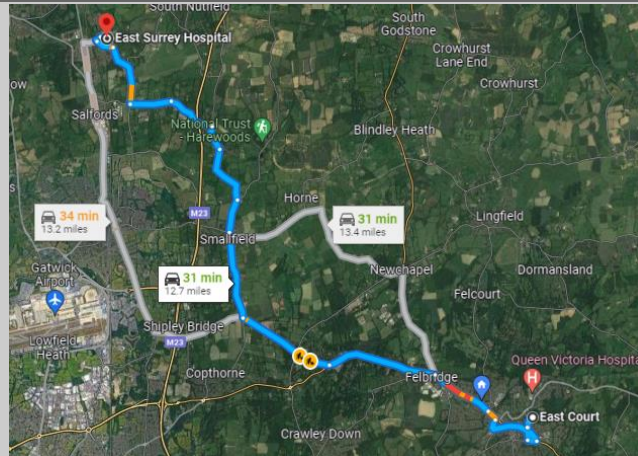

Upper East Court car park

College Lane, East Grinstead, RH19 3LY

Distance – 0.1 mile walk or 0.4 mile drive from Lower East Court play area car park

what3words Reference: **obey.quest.chops**

Figure 1 – East Court AED

EMERGENCY ACCESS ROUTE

There is no pitch access for emergency vehicles.

In an emergency, an ambulance should be directed to the Lower East Court play area car park.

what3words reference: **dime.faster.flood**

Nearest A&E / Trauma Hospital:

Princess Royal Hospital,
Lewes Road, Haywards Heath,
West Sussex, RH16 4EX

Alternative A&E / Trauma Hospital:

East Surrey Hospital,
Canada Avenue, Redhill,
Surrey, RH1 5RH

Nearest Walk-in Centre (Minor Injuries):

Queen Victoria Hospital,
Holtye Road, East Grinstead,
West Sussex, RH19 3DZ

We do only positive.